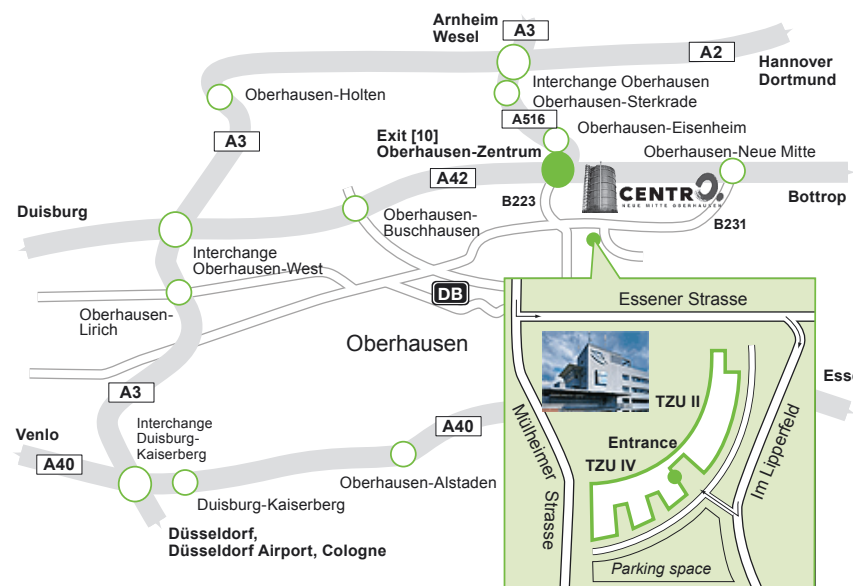

ACCESS Europe GmbH

Directions

ACCESS Europe GmbH

TZU (Technologiezentrum) Entrance IV

Essener Strasse 5

46047 Oberhausen, Germany

Phone +49 208 8271010

eu.access-company.com

Address for navigation systems

Please enter the following address into your car navigation system: Im Lipperfeld 38, 46047 Oberhausen (Marienkirche). This will take you to the entrance of the TZU parking area and TZU entrance IV.

Visitor parking space is in front of the building TZU IV.

By bus

From Oberhausen main station, TZU can be reached quickly with bus line no. 957 (going to "OB Sterkrade Bf")

Bus route: Rathaus-Marienkirche-Ziesakplaza-TZU

Name of bus stop: TZU (in front of the TZU building).

Google Maps shortcut
<http://goo.gl/UvLgeD>