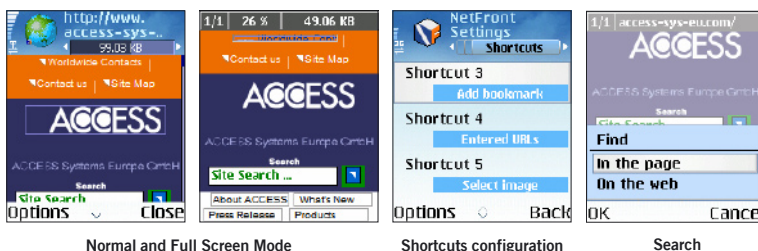

HTML

ECMAScript

SMIL

CSS

NetFront for S60 Internet Browser

NetFront for S60 is a modular, scalable, full-featured mobile browser that supports full Internet browsing and offers the most comprehensive feature set currently available in the market. To make mobile browsing convenient, NetFront for S60 includes unique technologies like Smart-Fit Rendering™, which intelligently adapts standard Web pages to the screen width of a S60 phone and eliminates the need for horizontal scrolling. To get information as fast as possible NetFront starts displaying a Web page in a simplified format and automatically enriches the layout as more elements get downloaded. This Rapid-Render technology allows you quickly gain an overview about the contents and select further reading links before the complete download of larger objects such as pictures or animations.

NetFront provides S60 mobile professionals with a fast and powerful mobile Internet browsing experience and advanced features like configurable shortcuts for fastest access to program functionality, seamless integration with contacts and messaging applications, and support for user style sheets.

New features in NetFront v3.3 are an intelligent Pop-Up Blocker, RSS/Atomfeed support, web data and password manager, multiple browser windows, and improved DHTML support.

Normal and Full Screen Mode

Shortcuts configuration

Search

NETFRONT FOR S60 INTERNET BROWSER

- Support for JavaScript and dynamic content
- Full Internet access on Series 60 devices
- Custom configuration settings
- Smart-Fit Rendering™ optimizes display of standard Web content for small screens
- Integrated RSS/Atomfeed reader
- Customizable shortcuts for fastest operation
- Tight integration with other applications like "Contacts" and media players
- Compliant with Nokia 6600, 6620, 6260, 7610, 6630, 6670, 6680, 6681, 6682, 3230, N70, and other Series 60 devices

SUPPORTED STANDARDS

Compliance to all important internet and OMA standards:

- HTML 4.01, XHTML 1.1, WML
- XHTML Mobile Profile, cHTML, iHTML
- CSS1, CSS2 (including CSS Mobile Profile)

Dynamic Internet

- Dynamic HTML, DOM 1, 2
- ECMAScript (JavaScript 1.5)

Secure Internet

- SSL (128-bit encryption), authentication, DRM

Contents Settings:

On/off control of various settings (Image display, GIF, animation, JavaScript, CSS, etc.)

Full screen mode:

Switches on/off the display of the title and menu bar

File explorer dialogue:

Browse your local files to find pictures and HTML files

Configurable shortcuts:

For quick access to most often used functionality

Different scrolling modes:

- Jump from link to link
- Image select mode
- fast scroll

Integration with other S60 applications:

Enables the invocation of external applications such as MP3 Audio player, MPEG4 Videoplayer

Symbian Signed

The "for Symbian OS" logo means the product has been successfully tested in Symbian Signed. For more information visit www.symbiansigned.com

NETFRONT FEATURES

Smart-Fit Rendering™:

Adapts the data to fit into the screen width, eliminating the need for horizontal scrolling

Zoom:

Allows for the quick display of web pages at different zoom levels

File Download:

Program and image download

Character Copy/Paste:

Copy and paste characters

Image Save:

Image select mode for conveniently saving images

Scroll bar:

visualizes your position in the page while scrolling

Search and Find

within pages and on the Internet

NEW IN NETFRONT V3.3

- Intelligent Pop-Up Blocker
- RSS/Atomfeed Support
- Web Data and Password Manager (Automatically complete text input)
- Improved DHTML support
- Multiple browser windows

ACCESS Systems Europe GmbH
Essener Str. 5/ TZU-IV
D-46047 Oberhausen, Germany
phone: +49-208-8290-6464
nf3support@access-sys-eu.com