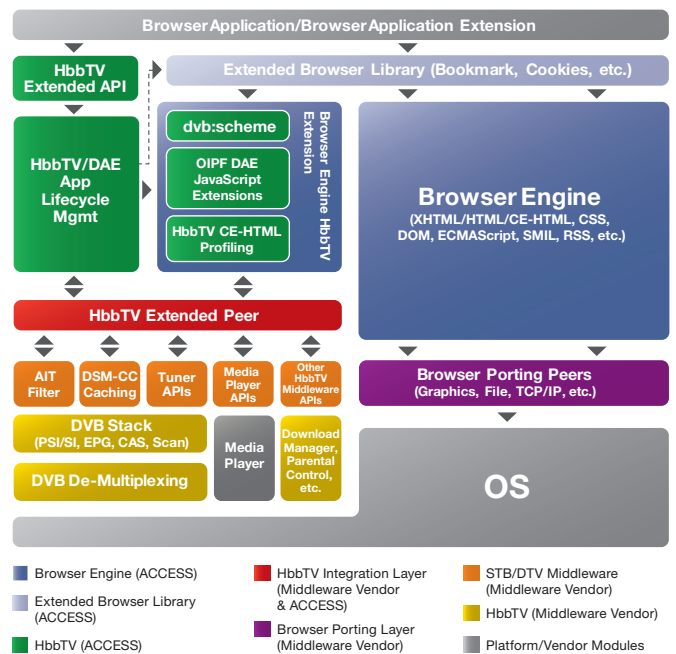

# NetFront™ Browser DTV Profile HbbTVEdition

## Market-Leading HbbTV Software Solution

NetFront™ Browser HbbTV Edition is a market-leading, extremely compact and platform-independent HbbTV software solution that enables device manufacturers, OEMs, middleware companies and operators to quickly and affordably launch or upgrade HbbTV capable devices and services. The solution is based on the hugely successful ACCESS NetFront Browser™, which is the most advanced and versatile full Internet HTML5 browser for digital TVs, set-top boxes and mobile devices. NetFront Browser is widely recognized as one of the leading browsers in the Smart-TV and game console markets worldwide.

As the key module in a complete HbbTV package, NetFront Browser HbbTV Edition presents and executes an interactive application that is an associated collection of documents (typically JavaScript™, CSS and HTML documents) as well as the content from the DSM-CC Object Carousel.