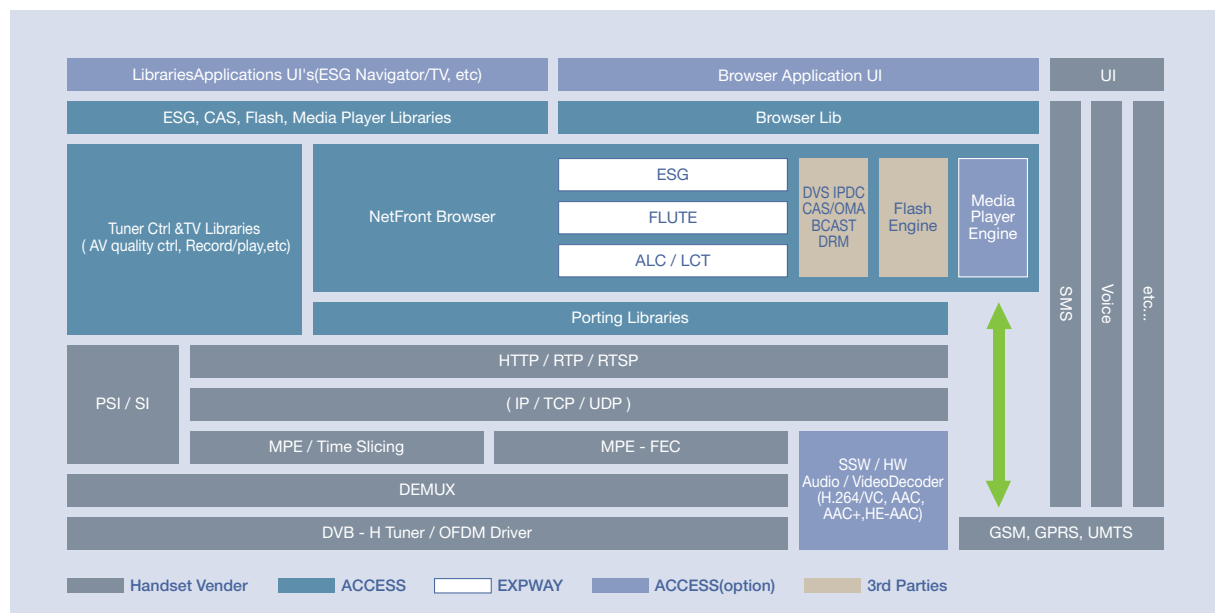

Module Diagram | NetFront Browser DTV-Profile DVB-H Edition