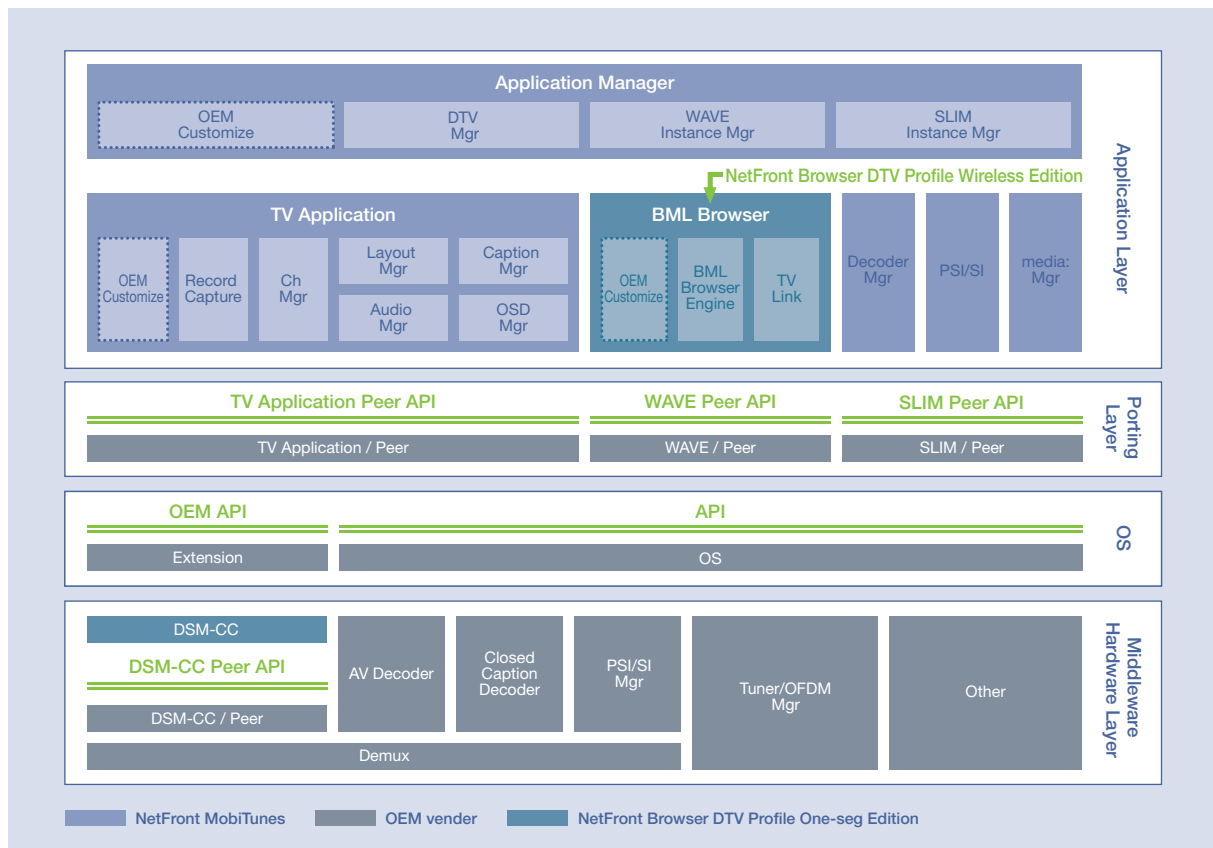

Module Diagram | NetFront MobiTunes