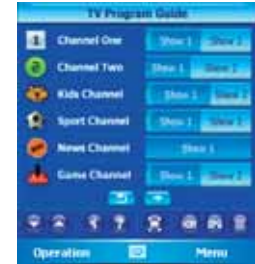

Electronic Program Guide (EPG)