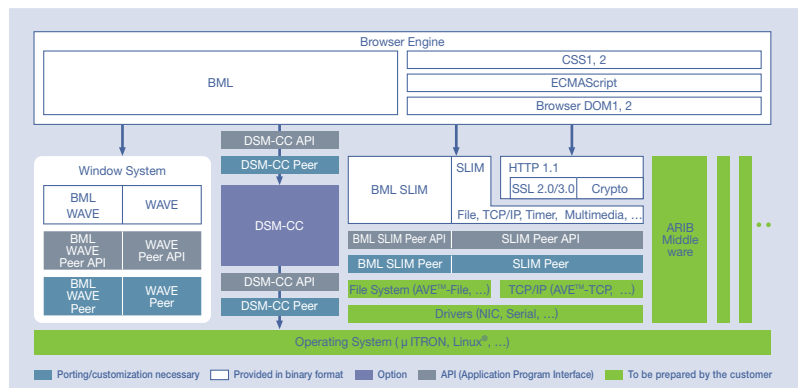

Viewer | NetFront Browser DTV Profile BML Edition SDK

NetFront™ BML Viewer

BML Content Previewer for ARIB-Compliant Terrestrial Digital Broadcasts

NetFront™ BML Viewer is the world's first Broadcast Markup Language (BML) content previewer for terrestrial digital broadcasts. NetFront BML Viewer is compatible with BS, CS, and terrestrial digital data broadcasting standards set by ARIB. Install it on a computer and immediately preview BML content created for data broadcasting. NetFront BML Viewer is remarkably stable because it was developed based on NetFront Browser DTV Profile, which is already used in numerous digital televisions.